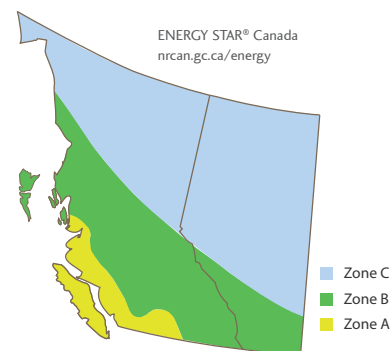

eat windows...

Windows and Doors for the Energy-Conscious Homeowner

At Milgard, we help homeowners make an impact on their energy consumption through our energy-efficient windows and patio doors. Leaky and inefficient windows, skylights and doors account for poor insulation and higher energy usage in households. Energy loss can happen in two ways and a lot depends on where you live:

- Cold climates lose energy in the form of heat
- Hot climates lose energy in the form of cooling

Tested and Built for Your Climate

All Milgard windows and patio doors are designed to meet tough thermal and solar requirements of state and local jurisdictions.

We conduct thermal simulations to improve energy performance in our windows and patio doors so our consumers can enjoy a more comfortable home. We make it easy to meet local energy codes and green building efficiency standards with a selection of performance enhancing features. In fact, Milgard has options available to tailor the components of windows and doors to specific climates—perfectly matching the product to your region’s energy needs.

Milgard adheres to ENERGY STAR® v6 requirements to meet or exceed U-Factor and Solar Heat Gain Coefficient (SHGC) criteria for the zones shown.

Milgard also offers high energy performance options for the ultimate in energy efficiency.

Zone	U-Factor	SHGC	Your energy efficient windows could include one or more of the following features based on your climate.
ENERGY STAR v6 Northern	0.27	-	SunCoat® or SunCoatMAX®
ENERGY STAR v6 North-Central	0.3	0.4	EdgeGardMAX®
ENERGY STAR v6 South-Central	0.3	0.25	Argon or Krypton
ENERGY STAR v6 Southern	0.4	0.25	4th Surface
R5	0.20		Triple Glaze