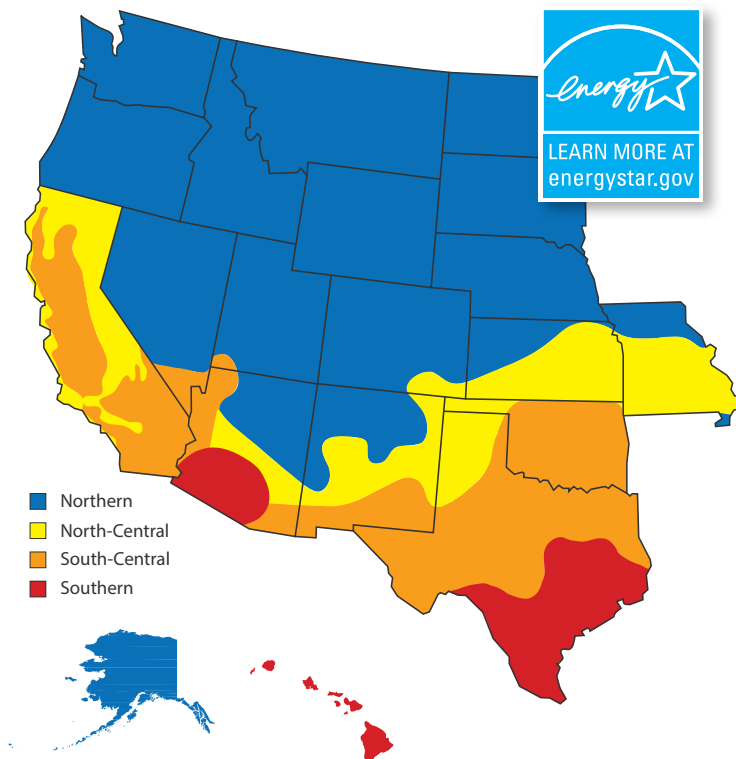

eat windows...

Windows and Doors for the Energy-Conscious Homeowner

At Milgard, we help homeowners make an impact on their energy consumption through our energy-efficient windows and patio doors. Leaky and inefficient windows, skylights and doors account for poor insulation and higher energy usage in households. Energy loss can happen in two ways and a lot depends on where you live:

- Cold climates lose energy in the form of heat
- Hot climates lose energy in the form of cooling

Tested and Built for Your Climate

All Milgard windows and patio doors are designed to meet tough thermal and solar requirements of state and local jurisdictions.

We conduct thermal simulations to improve energy performance in our windows and patio doors so our consumers can enjoy a more comfortable home. We make it easy to meet local energy codes and green building efficiency standards with a selection of performance enhancing features. In fact, Milgard has options available to tailor the components of windows and doors to specific climates—perfectly matching the product to your region’s energy needs.

Milgard adheres to ENERGY STAR® v6 requirements to meet or exceed U-Factor and Solar Heat Gain Coefficient (SHGC) criteria for the zones shown.

Milgard also offers high energy performance options for the ultimate in energy efficiency.

Zone	U-Factor	SHGC	Your energy efficient windows could include one or more of the following features based on your climate.
ENERGY STAR v6 Northern	0.27	-	SunCoat® or SunCoatMAX®
ENERGY STAR v6 North-Central	0.3	0.4	EdgeGardMAX®
ENERGY STAR v6 South-Central	0.3	0.25	Argon or Krypton
ENERGY STAR v6 Southern	0.4	0.25	4th Surface
R5	0.20		Triple Glaze